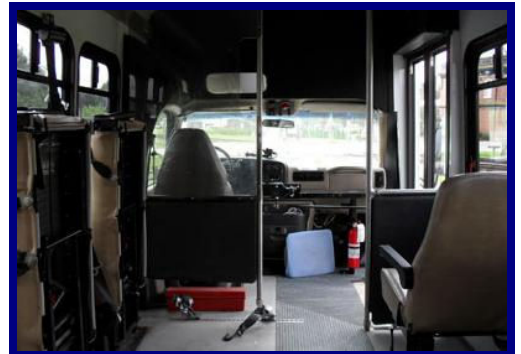

Commercial Bus Sales

Distributors of Quality Buses, Vans and Specialty Vehicles

25968 Waltz Rd., New Boston, MI 48164 Phone: 800-510-0522

Stock# 02-2018CB

2002 Chevrolet Coach

- *Length:* 20'
- *Capacity:* 2 + 4 Wheelchairs
- *Engine:* V-8 Gas
- *Color:* Solid White
- *Status:* In Stock
- *Mileage:* 128,000

Features:

- Automatic Transmission
- AM/FM Radio
- Type of Seats: Mid Back Vinyl with Armrests
- Interior Headroom: 6' 0"
- Manual Entrance Door
- Front & Rear A/C and Heat
- Skirt Mounted Condenser
- Rear Door
- Rubber Floor with Ribbed Rubber Aisle
- Entrance Grab Rails
- Standard Seat Belts
- Driver's Running Board
- Wheelchair Lift