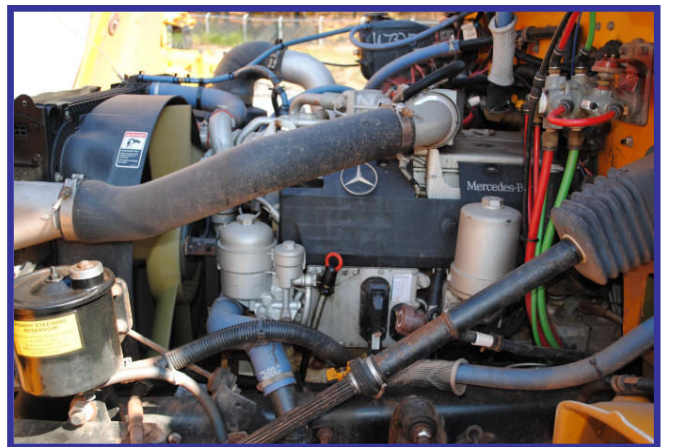

Commercial Bus Sales, LLC
25968 Waltz Rd., New Boston, MI 48164 Phone: 800-510-0522
www.commercialbussales.com

Price does not include sales tax, delivery fees or other taxes and charges