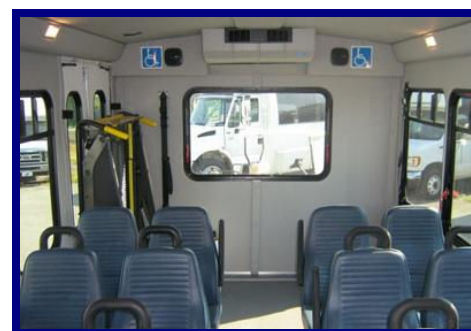

Commercial Bus Sales

Distributors of Quality Buses, Vans and Specialty Vehicles

25968 Waltz Rd., New Boston, MI 48164 Phone: 800-510-0522

Stock# 10-1027CB

2010 Ford Starcraft Allstar

- **Length:** 22'
- **Capacity:** 13 + 2 WC
- **Engine:** V-10 Gas
- **Color:** White w/Blue & Silver Trim
- **Status:** In Stock
- **Mileage:** 200

Features:

- Mid-back (Vinyl) seats (non-recline) 642 Oxen Dark Blue
- 60,000 BTU Rear A/C w/ Dual Compressors
- 35,000 BTU Rear Heater
- 36" x 36" T-Slider Windows (T-Slider at Top)
- Altro Safety Flooring (Color: Storm)
- Tilt Wheel/Cruise Control
- 80" Interior Height
- Fully Automatic Wheelchair Lift (Braun)
- ADA Compliance (Brake Interlock, Decals, or Lights)
- Two (2) SureLok Wheelchair Tie Downs
- Two (2) Storage Pouches for Wheelchair Tiedowns
- Electric Double-Leaf Entrance Door w/ Exterior Key Switch
- Deluxe Driver's Seat (recline)
- 225 Amp Alternator (Ford Gas OEM)
- Track Seating
- Dual Rear Wheels w/ Rear Mud Flaps
- Plywood Subfloor
- AM/FM/CD with 4 Speakers
- Fast Idle Switch
- Driver's Running Board
- Upgrade Exterior Mirror Package (Velvac in lieu of Rosco) 40% More Field of Vision
- Arm Rests at Aisle
- Grab Handles on Seat Backs (All Except Rear Row)
- Fire Extinguisher
- Right Hand Entrance Grab Rail